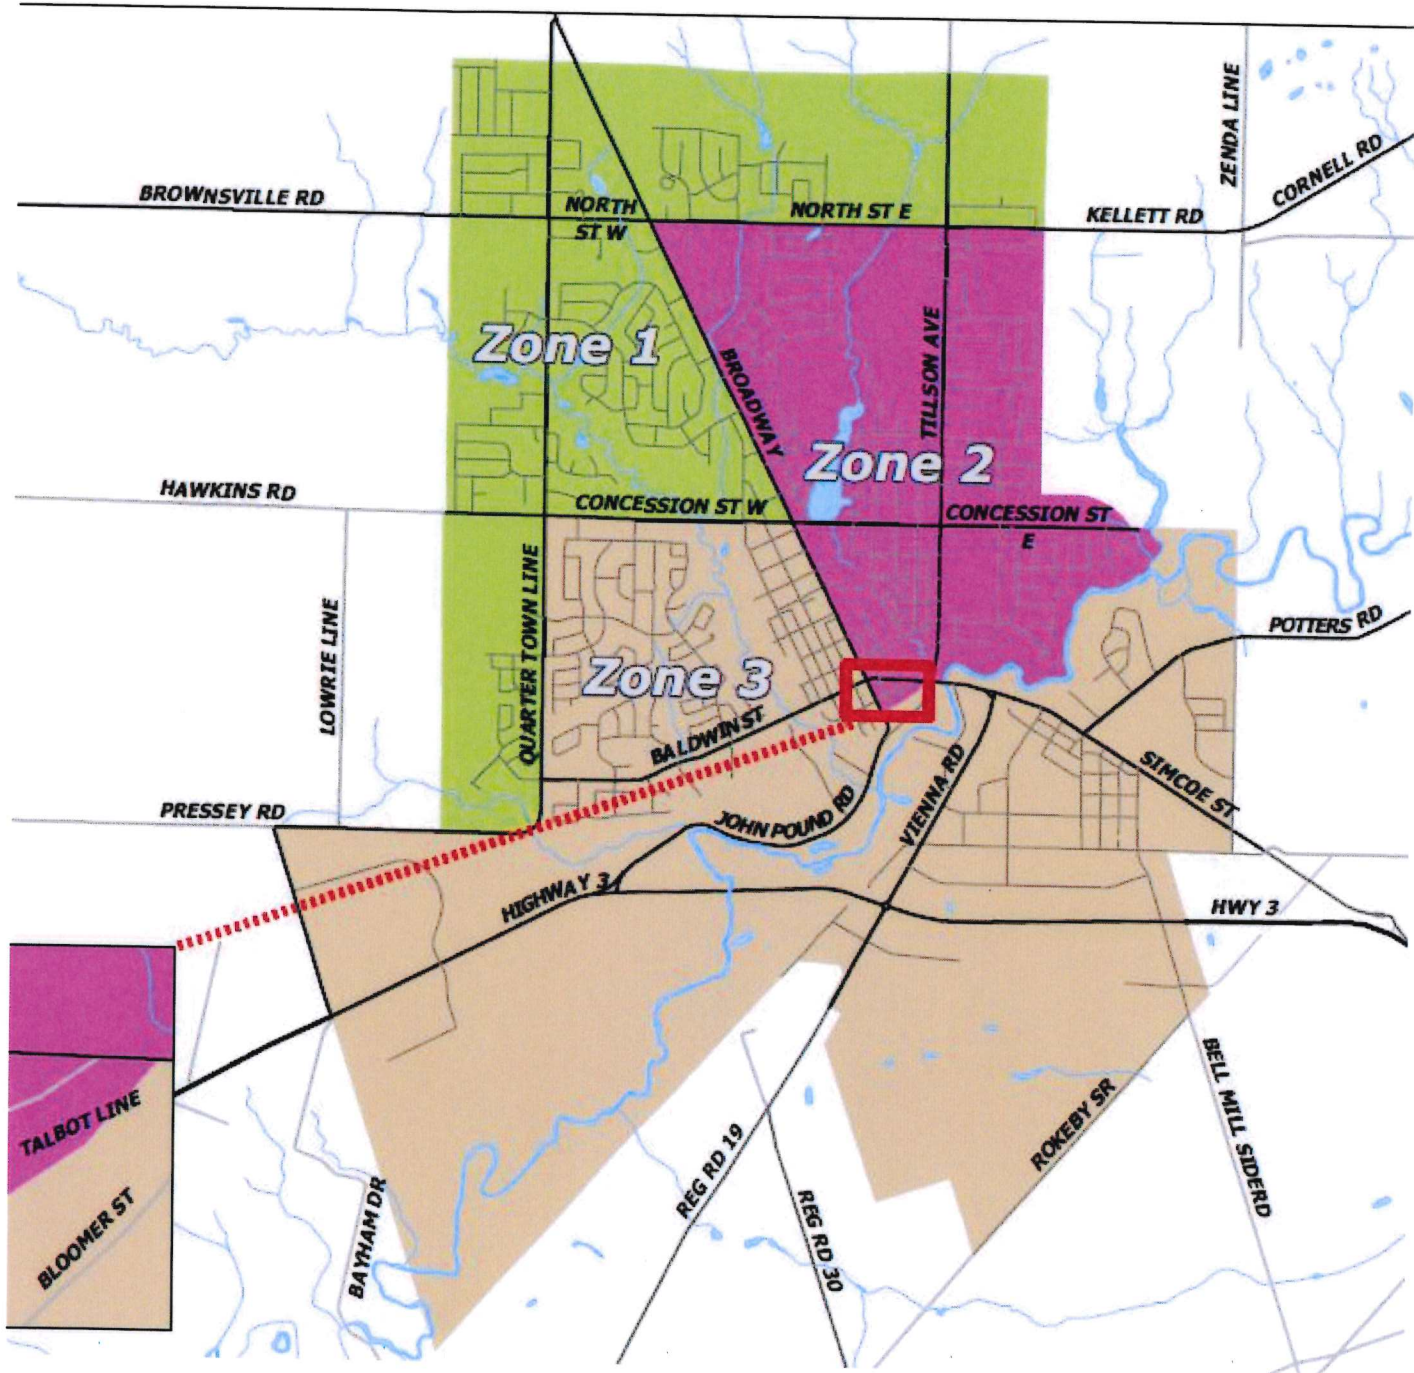

TOWN OF TILLSONBURG

Zone 1: June 15-19, 2026

Zone 2: June 22-26, 2026

Zone 3: June 29-July 3, 2026

UNACCEPTABLE ITEMS

GLASS/ MIRRORS
TOLIETS
AUTOMOTIVE PARTS
SMALL GARBAGE THAT CAN FIT INTO A GARBAGE BAG
ITEMS PILED ON TRAILERS, WAGONS OR LOOSE IN CARBOARD BOXES